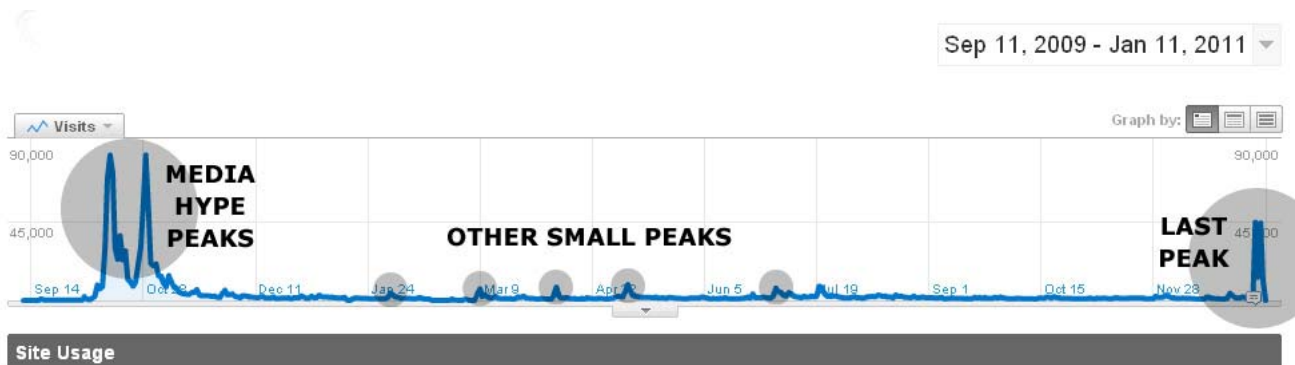

MARCH 2011 - BREAKING NEWS

THIS MAN FLAPS

One year after www.thisman.org went online and after all the media hype about the “Dream Man” we can finally share with all of you several evidences.

At the beginning of 2011, between January 7-9, this website has received an e-mail bombing from dreamers all over the world. Visits at www.thisman.org were 20 times higher than last year average data. Neither newspaper articles or other important media coverage have driven this flow of visitors. We could just consider it as a huge flap of apparition by This Man in our dreams.

Researches based on Google analytics reports have showed a recurrence of other lower peaks: February 3, March 9, April 8, May 6, July 3. All of this peaks are in the first days of the month, except on July 20, which we are deepen investigating.

It seems This Man appears in our dream mostly at the beginning of the month. Why this is happening just in several months of the year? Why is he dreamed with so much frequency and intensity right now?